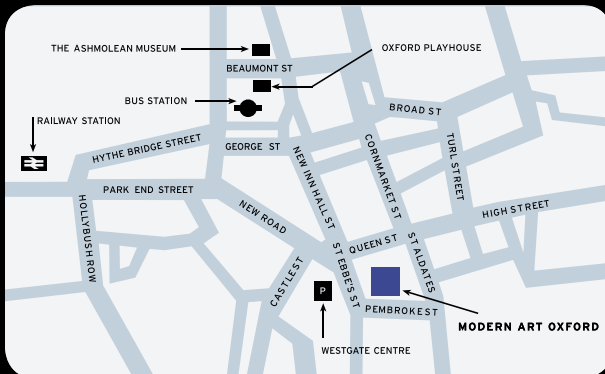

Deep Soup: an organic taste sensation

A Menu of Conversation from the Oxford Muse

LOCAL STORIES CONTINUES AT MODERN ART OXFORD UNTIL 30 APRIL

IMAGE: NALINI MALANI, *GAMEPIECES*, 2003, COURTESY THE ARTIST